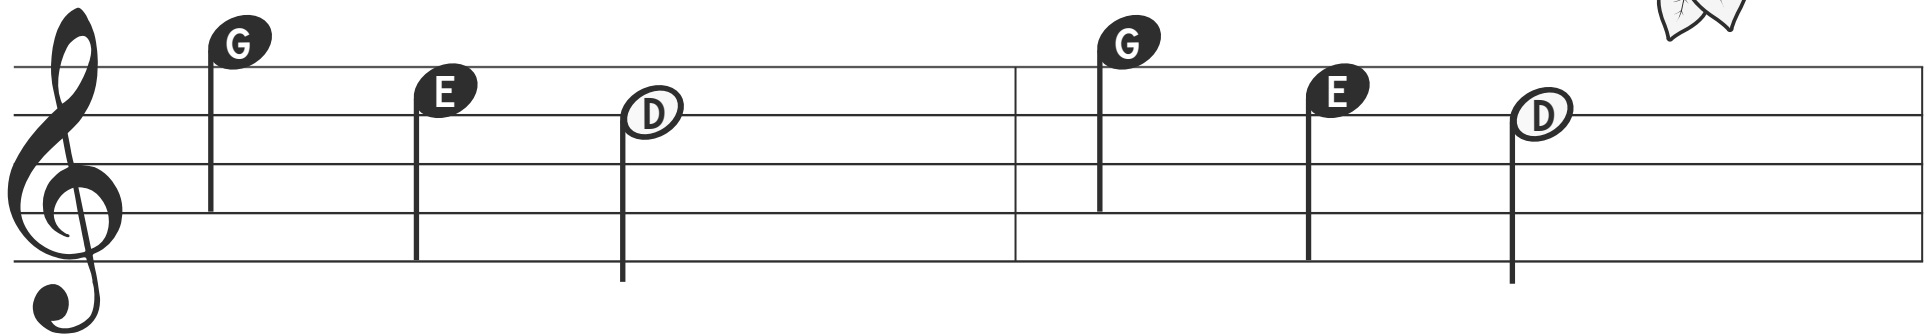

lit - tle bird

lit - tle bird