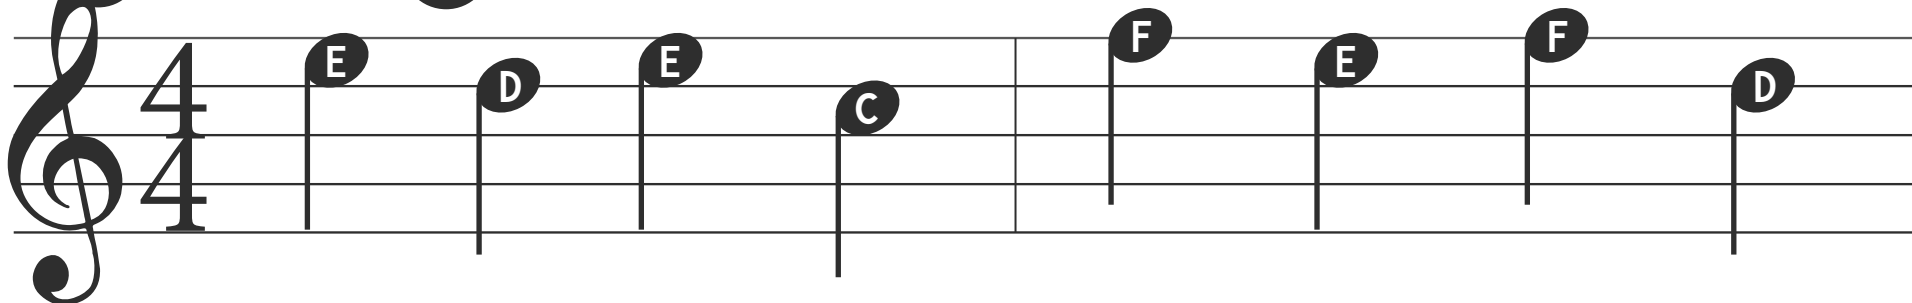

PURPLE SCOOTER

I love ri - ding my new scoo - ter